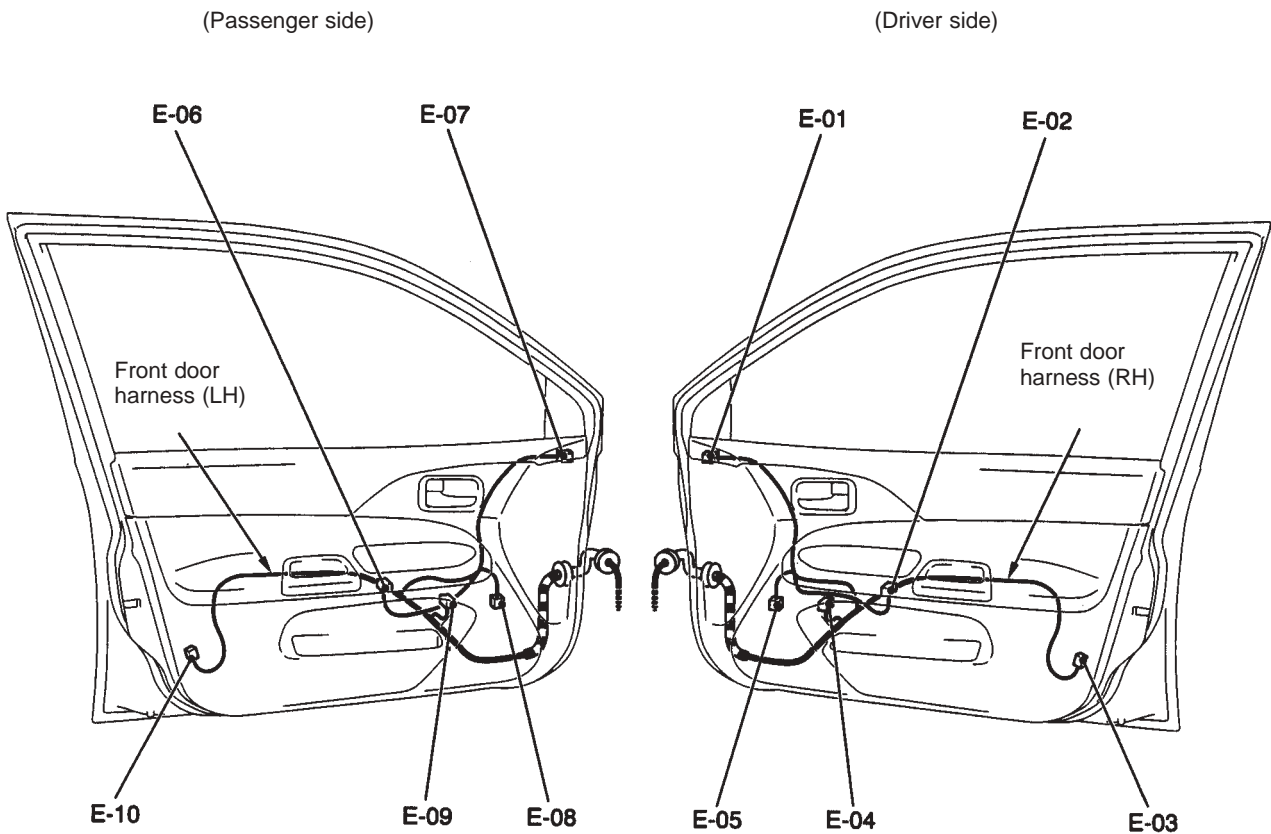

DOORS

M3010001400776

Front doors

AC211089AB

- E-01 (7) Remote control door mirror (RH)
- E-02 (14) Power window main switch
- E-03 (6-black) Door lock actuator (front : RH)
- E-04 (6-grey) Power window motor (front : RH)
- E-05 (92) Front door speaker (RH)
- E-06 (8) Power window sub-switch (front : LH)

- E-07 (7) Remote control door mirror (LH)
- E-08 (92) Front door speaker (LH)
- E-09 (6-grey) Power window motor (front : LH)
- E-10 (6-black) Door block actuator (front : LH)