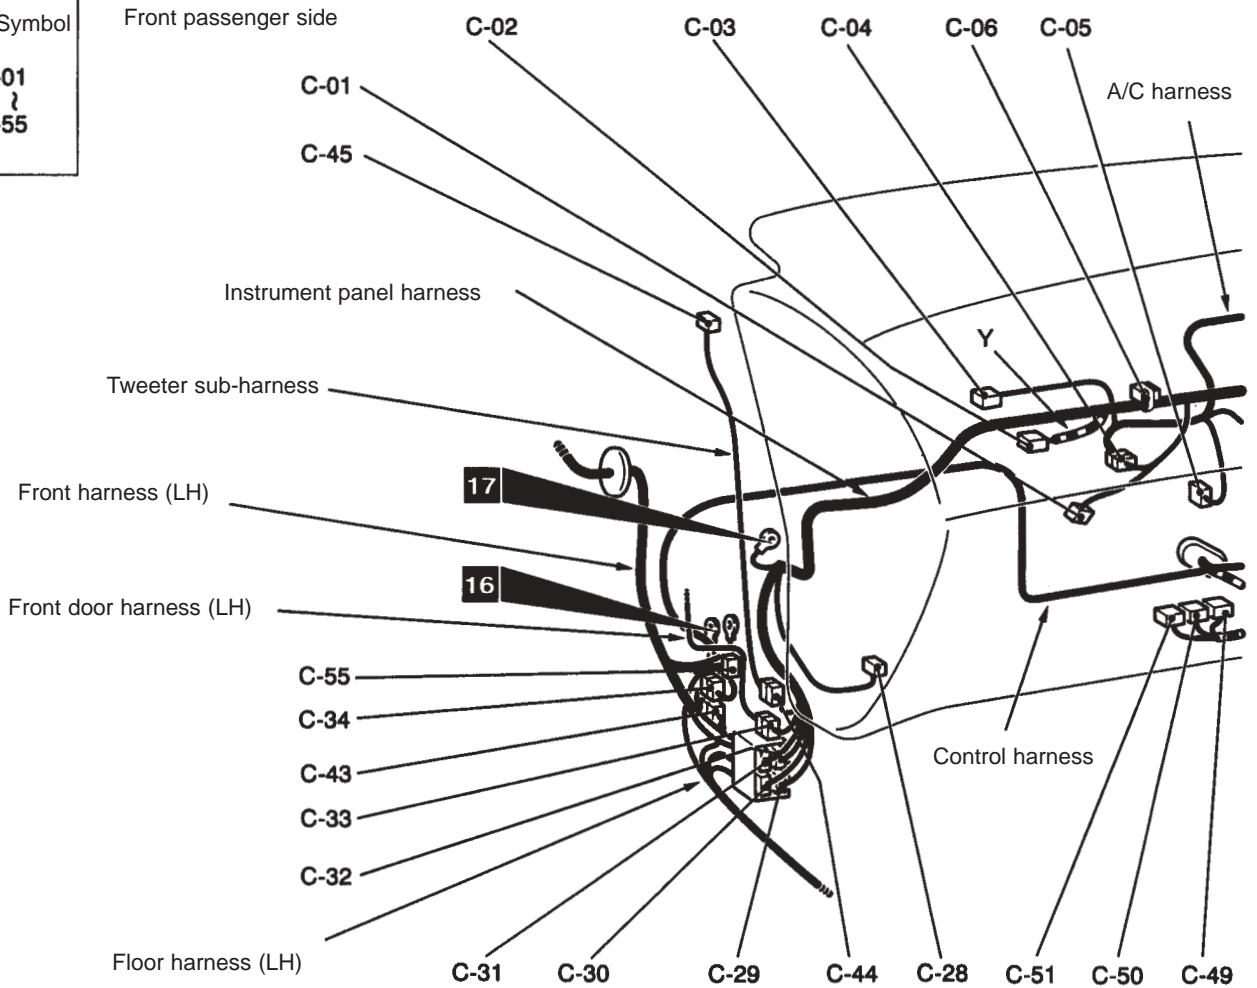

INSTRUMENT PANEL

M301000070084

C-01	(4)	Register (vehicle with heater, manual A/C)	C-10	(6)	Motor and potentiometer for blower switching damper (vehicle with fully automatic A/C)
C-02	(2-black)	Front passenger airbag module (squib)	C-13	(4)	Clock
C-03	(7)	Internal / External air switching damper motor	C-14	(4)	Hazard switch
C-04	(7)	Instrument panel harness / A/C harness junction (vehicle with heater, manual A/C)	C-15	(6)	Blower switch (vehicle with heater , manual A/C)
	(13)	Instrument panel harness / A/C harness junction (vehicle with fully automatic A/C)	C-16	(12-black)	Heater control unit (vehicle with heater) or A/C ECU (vehicle with manual A/C)
C-05	(2)	Air thermo sensor (vehicle with fully automatic A/C)	C-17	(20-black)	A/C ECU (vehicle with fully automatic A/C)
C-06	(13)	J/C (5)	C-18	(16-black)	A/C ECU (vehicle with fully automatic A/C)
C-07	(22-grey)	J/C (5)	C-20	(22-blue)	Instrument panel harness / Control harness junction
C-08	(6)	Motor & potentiometer for air mix door (vehicle with fully automatic A/C)	C-21	(10-grey)	Instrument panel harness / Control harness junction
C-09	(2)	Heater water temperature sensor (vehicle with fully automatic A/C)