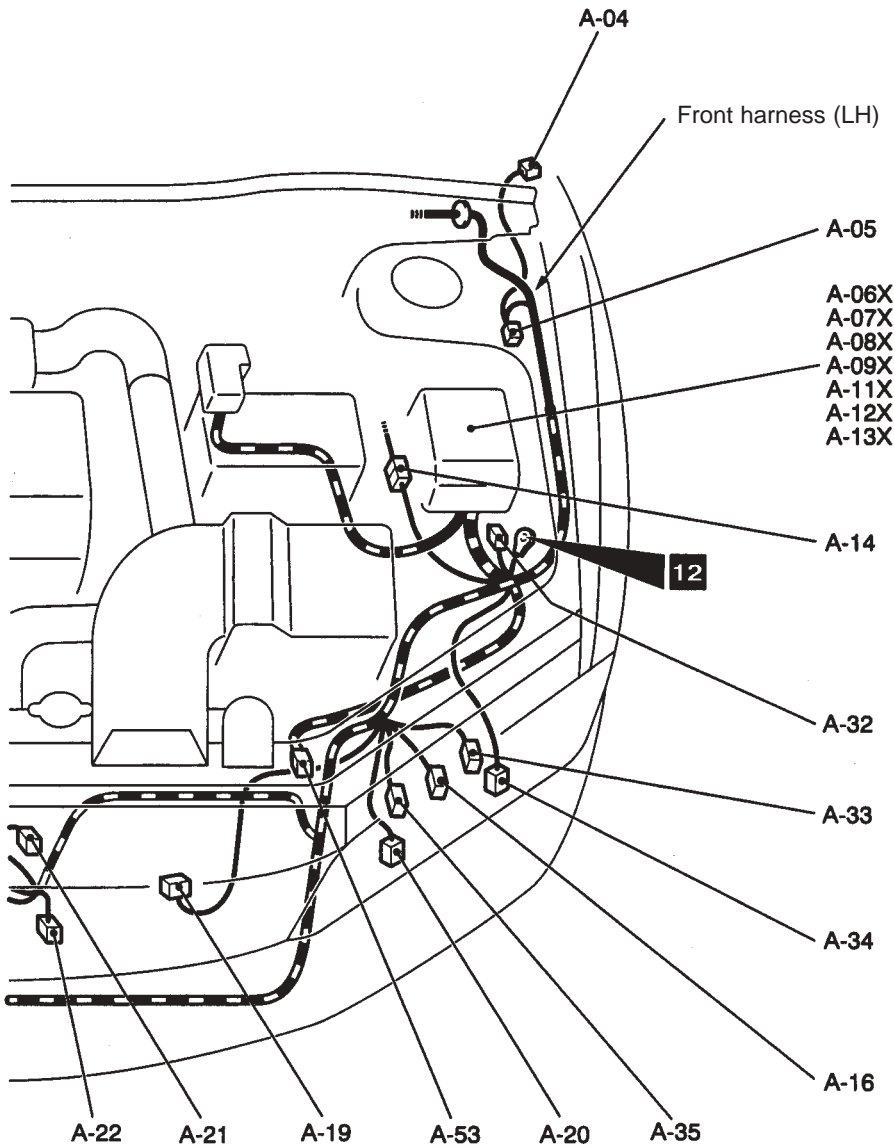

A-31	(2-black)	Front ABS sensor (RH)	A-40	(2-black)	Fog lamp (RH)
A-32	(4-black)	Dummy connector	A-41	(4-black)	Headlamp ASSY (RH) (except discharge headlamps)
A-33	(4-black)	Headlamp ASSY (LH) (except discharge headlamps)		(8-black)	Headlamp ASSY (RH) (discharge headlamps)
	(8-black)	Headlamp ASSY (LH) (discharge headlamps)	A-42	(2-brown)	Dual pressure switch (vehicle with manual A/C, fully automatic A/C) or dummy connector (vehicle with heater)
A-34	(2)	Intercooler water spray motor	A-52	(2-yellow)	Front impact sensor (RH) (vehicle not fitted with front passenger airbag)
A-35	(2-black)	Fog lamp (LH)	A-53	(2-yellow)	Front impact sensor (LH) (vehicle not fitted with front passenger airbag)
A-36	(2-black)	Condenser fan motor			
A-37	(2-grey)	Condenser fan motor			
A-38	(1-black)	Power steering fluid pressure switch			
A-39	(1-black)	A/C compressor (vehicle with manual A/C, fully automatic A/C) or dummy connector (vehicle with heater)			

AC211080AC