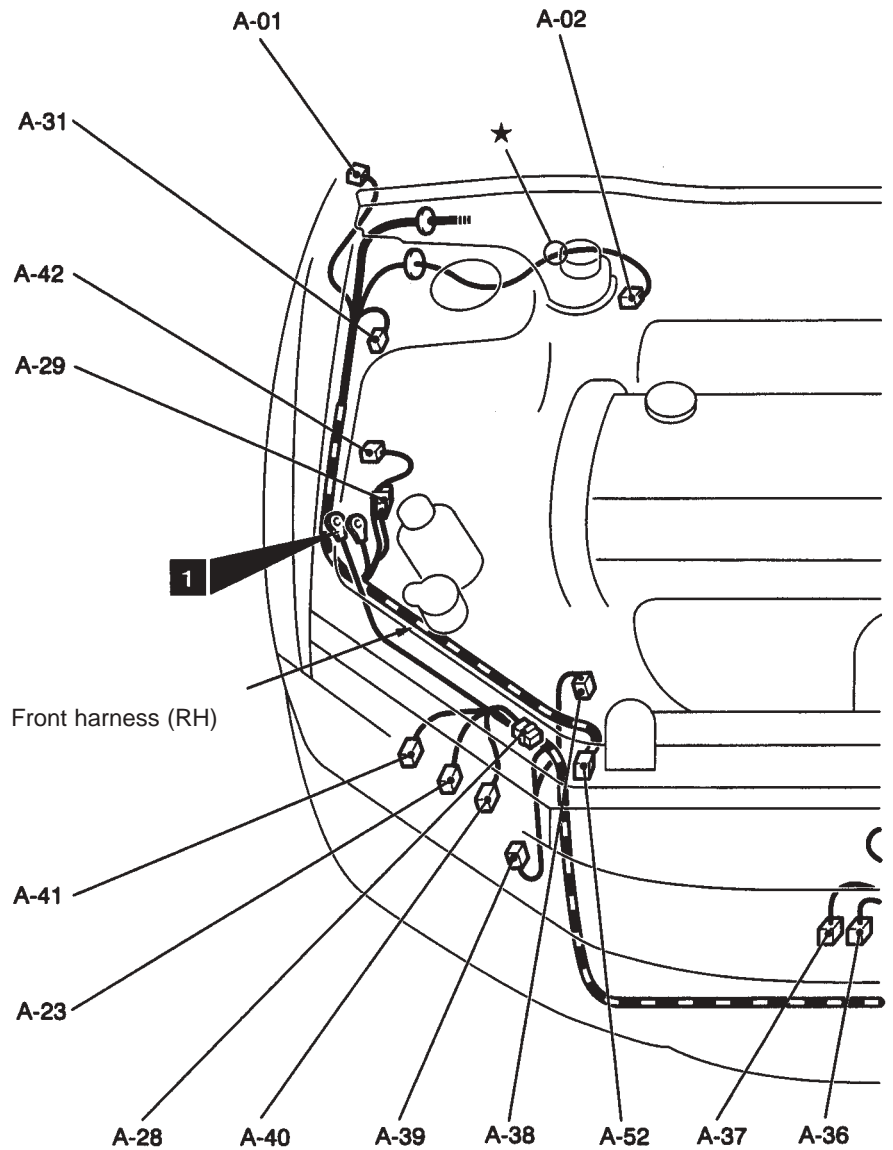


Section 1

Layout Diagrams

CONTENTS

General Layout Diagram	1-3	Floor / Roof	1-16
Engine Compartment	1-4	Door	1-18
Engine / Transmission	1-6	Boot Compartment	1-20
Instrument Panel.....	1-10		

<Notes>

General Layout Diagram

M3010000100620

AC212063AB

Note :

1. This diagram shows the main wiring harnesses only.
2. The * symbol indicates that the harness is also fitted on the right-hand side.

ENGINE COMPARTMENT

M3010000302028

AC406320AB

AC211080AC

ENGINE / TRANSMISSION

M3010000400676

Connector Symbol

B -01
 }
 -34

B-01 (1-black) Engine oil pressure switch
 B-02 Alternator
 B-03 (4-grey) Alternator
 B-04 Starter
 B-05 (1-black) Starter
 B-06 (4-black) Throttle position sensor