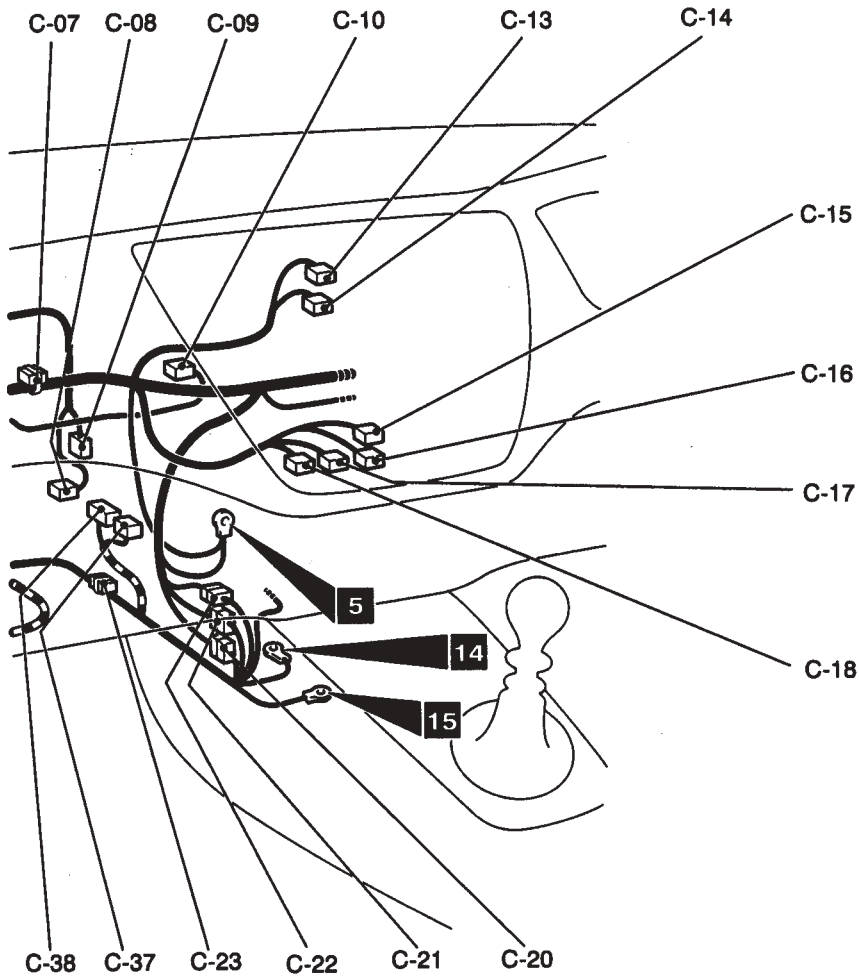

AC311232 AC

C-22	(25)	Instrument panel harness / Control harness junction	C-34	(16)	Control harness / Front harness (LH) junction
C-23	(33)	J/C (6)	C-37	(22-yellow)	4WD-ECU
C-28	(2)	Blower motor (vehicle with heater, manual A/C)	C-38	(26-yellow)	4WD-ECU
	(6)	Blower pulse controller (vehicle with full auto A/C)	C-43	(1-grey)	Control harness / Floor harness (LH) junction
C-29	(13)	Instrument panel harness / Floor harness (LH) junction	C-44	(2)	Instrument panel harness / Tweeter sub-harness junction
C-30	(11-grey*)	Instrument panel harness / Floor harness (LH) junction	C-45	(2)	Tweeter (LH)
C-31	(25)	Instrument panel harness / Front harness (LH) junction	C-49	(35-grey)	Engine ECU
C-32	(3)	Instrument panel harness / Front harness (LH) junction	C-50	(28-grey)	Engine ECU
C-33	(16)	Instrument panel harness / Front door harness (LH) junction	C-51	(30-grey)	Engine ECU
			C-55	(2)	Dummy connector

Note : The connector marked with a * is the male-side connector. The female-side connector is coloured black.