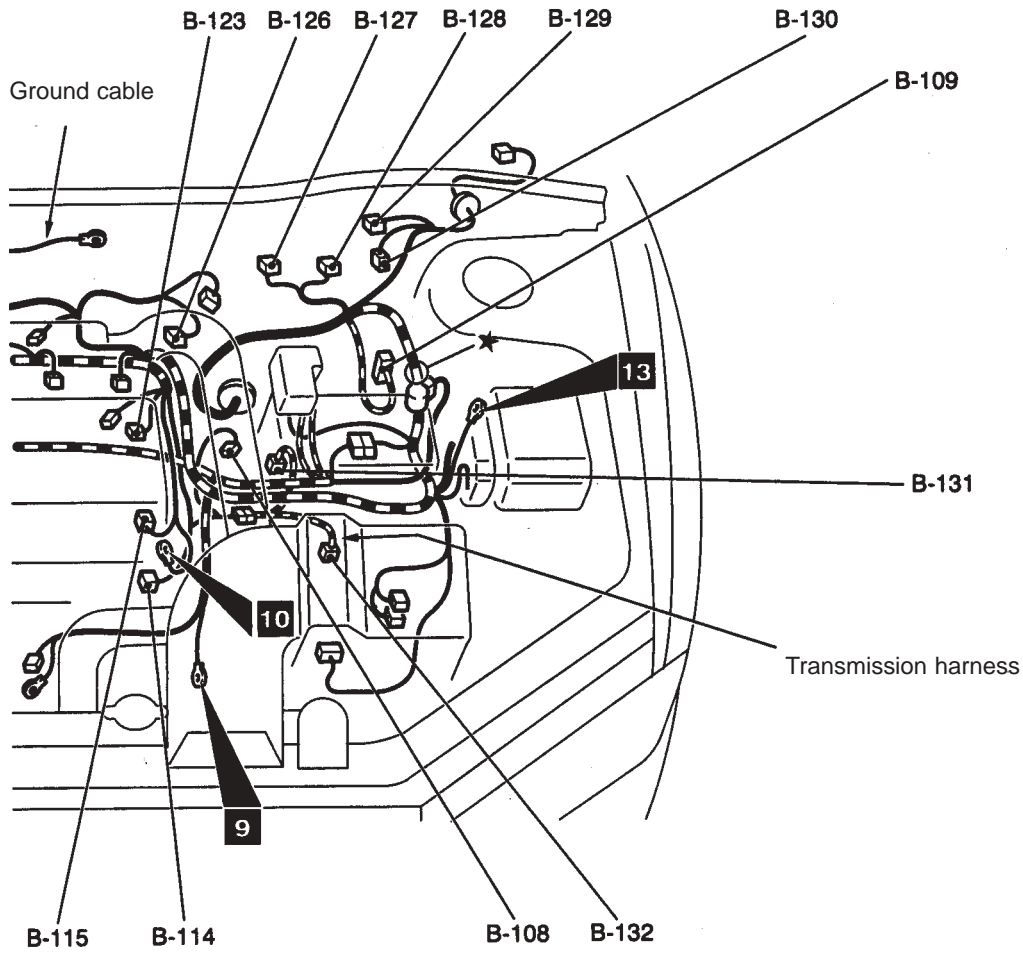

AC211080AC

ENGINE / TRANSMISSION

M3010000400676

Connector Symbol

B -01
 }
 -34

B-01 (1-black) Engine oil pressure switch
 B-02 Alternator
 B-03 (4-grey) Alternator
 B-04 Starter
 B-05 (1-black) Starter
 B-06 (4-black) Throttle position sensor

AC406324AB

B-19X (4)	Engine control relay	B-29 (2-black)	Injector 1
B-20X (4)	A/C compressor relay	B-30 (2-grey)	Waste gate solenoid valve 1
B-21 (10-black)	Control panel / battery harness junction	B-31 (8-black)	Control harness / transmission harness junction
B-25 (4-black)	O ₂ sensor	B-32 (2-black)	Waste gate solenoid valve 1
B-26 (2-black)	Injector 4	B-33 (3-black)	Intake cam position sensor
B-27 (2-black)	Injector 3	B-34 (2-black)	Air temperature sensor
B-28 (2-black)	Injector 2		

Engine / Transmission (continued)

AC406321AB

B-106 (2-grey)	Knock sensor	B-119 (3-grey)	Ignition coil 2
B-108 (2-black)	Coolant temperature sensor	B-122 (3-black)	Crank angle sensor
B-109 (34-black)	ABS-ECU	B-123 (3-grey)	Ignition coil 1
B-114 (1-black)	Water temperature gauge unit	B-124 (2-black)	Fuel pressure solenoid valve
B-115 (3-black)	Exhaust cam position sensor		