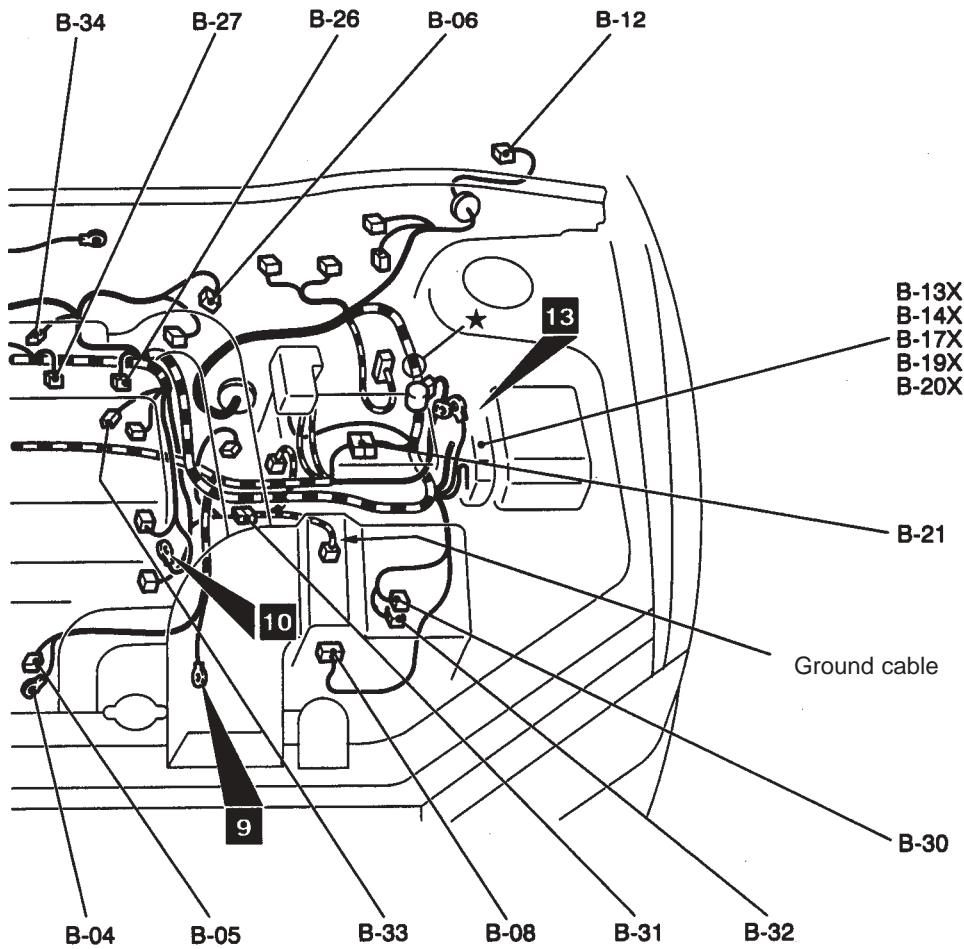

M3010000100620

AC212063AB

Note :

1. This diagram shows the main wiring harnesses only.
2. The * symbol indicates that the harness is also fitted on the right-hand side.

ENGINE COMPARTMENT

M3010000302028

AC406320AB

AC211080AC

ENGINE / TRANSMISSION

M3010000400676

Connector Symbol

B -01
 }
 -34

B-01 (1-black) Engine oil pressure switch
 B-02 Alternator
 B-03 (4-grey) Alternator
 B-04 Starter
 B-05 (1-black) Starter
 B-06 (4-black) Throttle position sensor

AC406324AB

B-19X (4)	Engine control relay	B-29 (2-black)	Injector 1
B-20X (4)	A/C compressor relay	B-30 (2-grey)	Waste gate solenoid valve 1
B-21 (10-black)	Control panel / battery harness junction	B-31 (8-black)	Control harness / transmission harness junction
B-25 (4-black)	O ₂ sensor	B-32 (2-black)	Waste gate solenoid valve 1
B-26 (2-black)	Injector 4	B-33 (3-black)	Intake cam position sensor
B-27 (2-black)	Injector 3	B-34 (2-black)	Air temperature sensor
B-28 (2-black)	Injector 2		