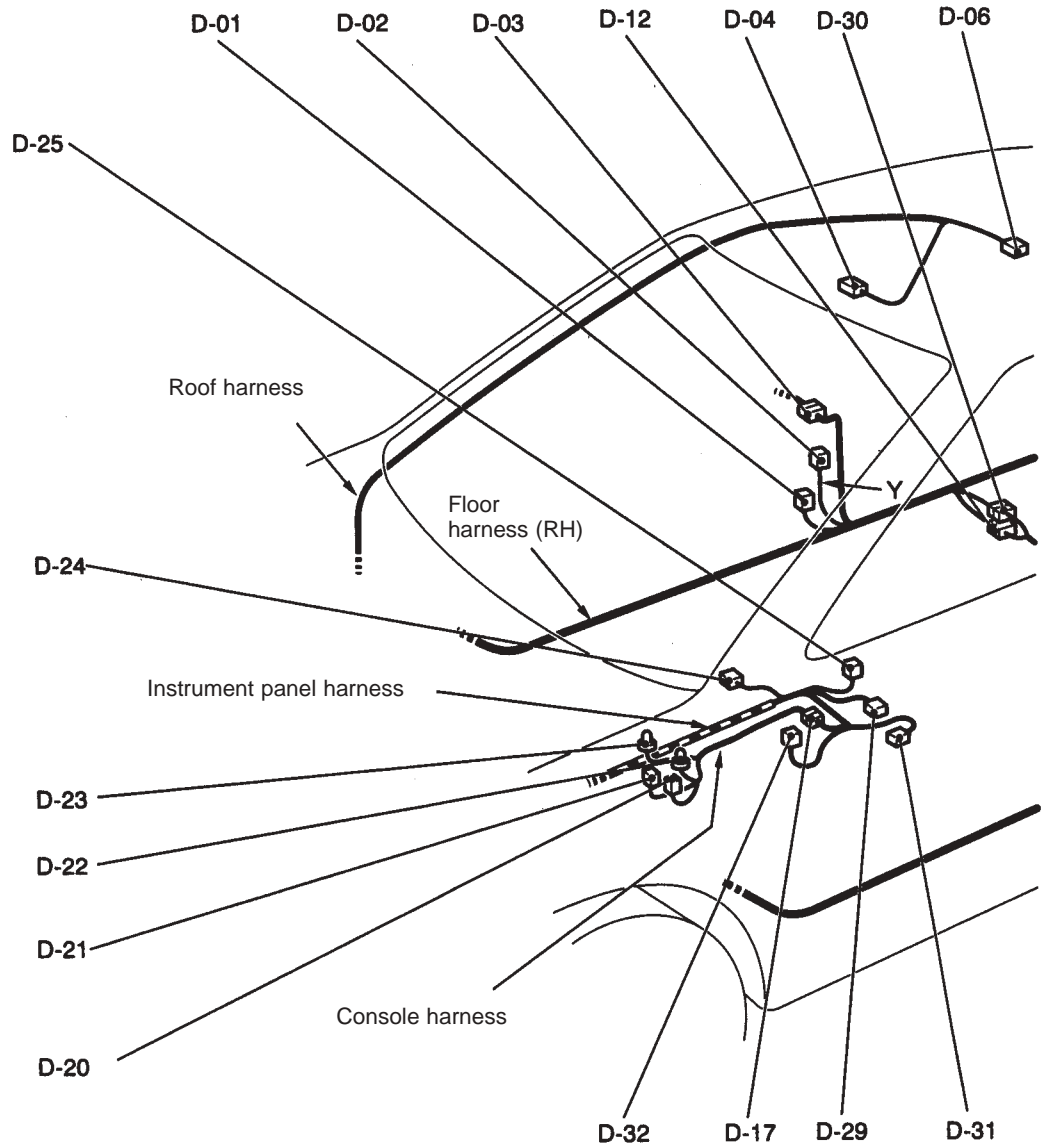

FLOOR / ROOF

M3010000901027

AC211087AB

D-01 (3)	Door switch (front : RH)	D-10 (5-grey)	Fuel pump and fuel gauge unit (main)
D-02 (2-black)	Seatbelt pre-tensioner (RH)	D-11 (2-black)	Rear ABS sensor (LH)
D-03 (8)	Floor harness (RH) / Rear door harness (RH) junction	D-12 (8)	Floor harness (RH) / Fuel harness junction
D-04 (2)	Front cabin lamp	D-13 (8)	Floor harness (LH) / Rear door harness (LH) junction
D-05 (2-black)	Rear ABS sensor (RH)	D-14 (2-black)	Seatbelt pre-tensioner (LH)
D-06 (2-grey)	Rear cabin lamp (Vehicle not fitted with sunroof)	D-15 (3)	Door switch (front : LH)
D-07 (3)	Door switch (rear : RH)		
D-09 (3)	Door switch (rear : LH)