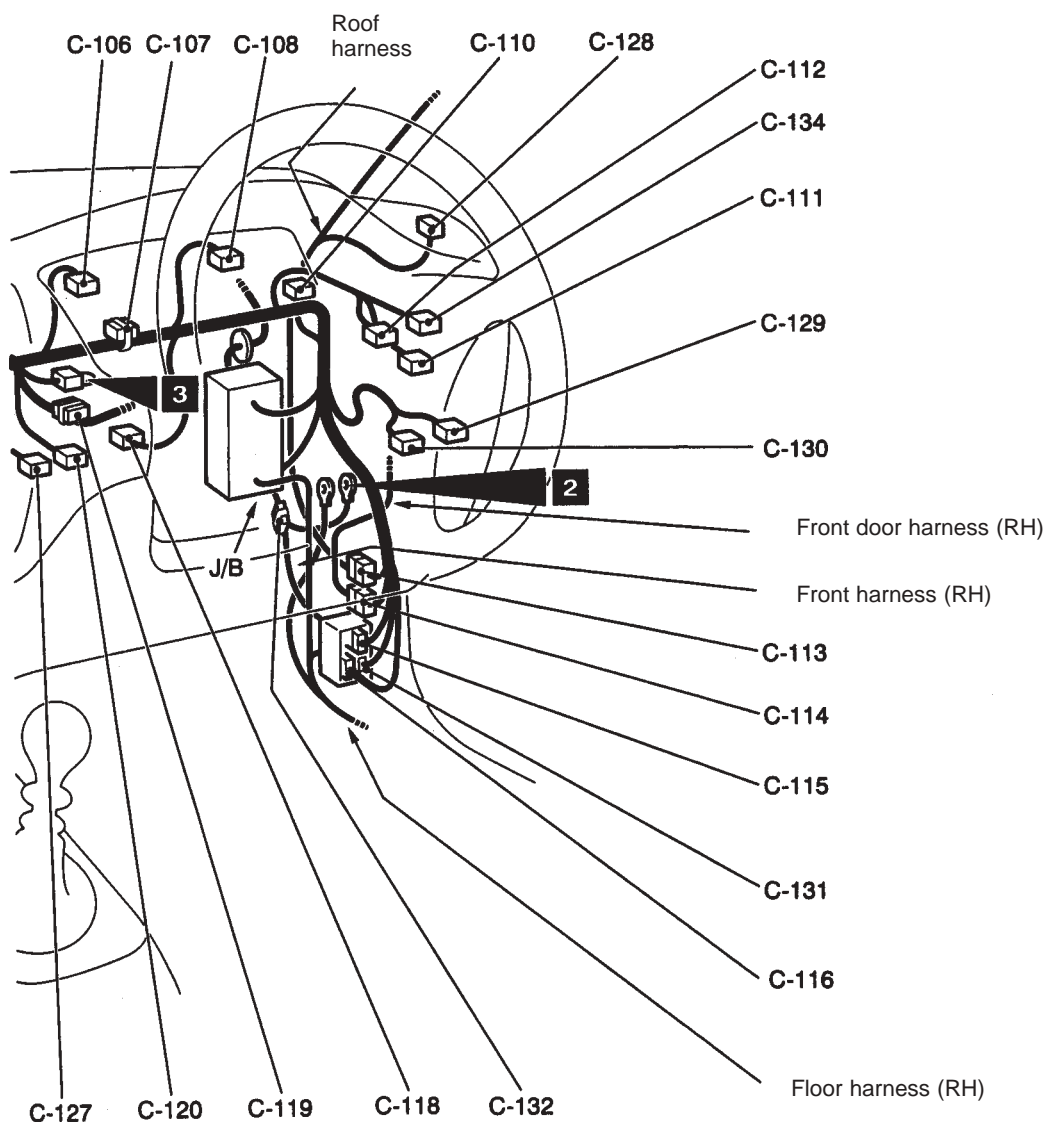

Note : The connector marked with a * is the male-side connector. The female-side connector is coloured black.

Instrument Panel (cont'd)

Driver's side

AC406352AB

- | | | | |
|------------------|--|------------------|---|
| C-101 (1) | Roof antenna | C-112 (11-black) | Remote control mirror switch |
| C-103 (14) | Spare audio connector | C-113 (6) | Instrument panel harness / Roof harness junction |
| C-104 (5) | Sunlight sensor (vehicle with full auto A/C) | C-114 (20) | Instrument panel harness / Front door harness (RH) junction |
| C-106 (21) | Combination meter | C-115 (25) | Instrument panel harness / Front harness (RH) junction |
| C-107 (22-grey) | J/C (3) | | |
| C-108 (21-blue) | Combination meter | | |
| C-110 (22-black) | J/C (4) | | |
| C-111 (1) | Spare connector for fog lamp switch | | |

AC211086AC

C-116 (13)	Instrument panel harness / Floor harness (RH) junction	C-128 (2)	Tweeter (RH)
C-118 (4)	Stop lamp switch	C-129 (96)	Fog lamp switch
C-119 (22-blue)	J/C (2)	C-130 (6-grey)	Headlamp levelling switch
C-120 (2-black)	Cabin temperature sensor (vehicle with full auto A/C)	C-131 (9-grey)	Instrument panel harness / Floor harness (RH) junction
C-121 (12)	Diagnosis connector	C-132 (2)	Dummy connector
C-122 (16-black)	Diagnosis connector	C-133 (11)	Instrument panel harness / Control harness junction
C-124 (22-yellow)	SRS-ECU	C-134 (6)	ACD mode switch
C-125 (20-yellow)	SRS-ECU	C-138 (4)	Generic spare connector
C-126 (2)	Instrument panel harness/ Clutch switch sub-harness junction		
C-127 (2)	Clutch switch		