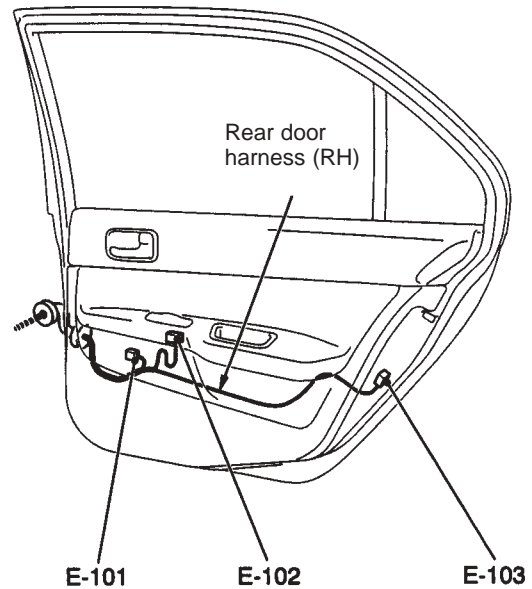

(Driver side)