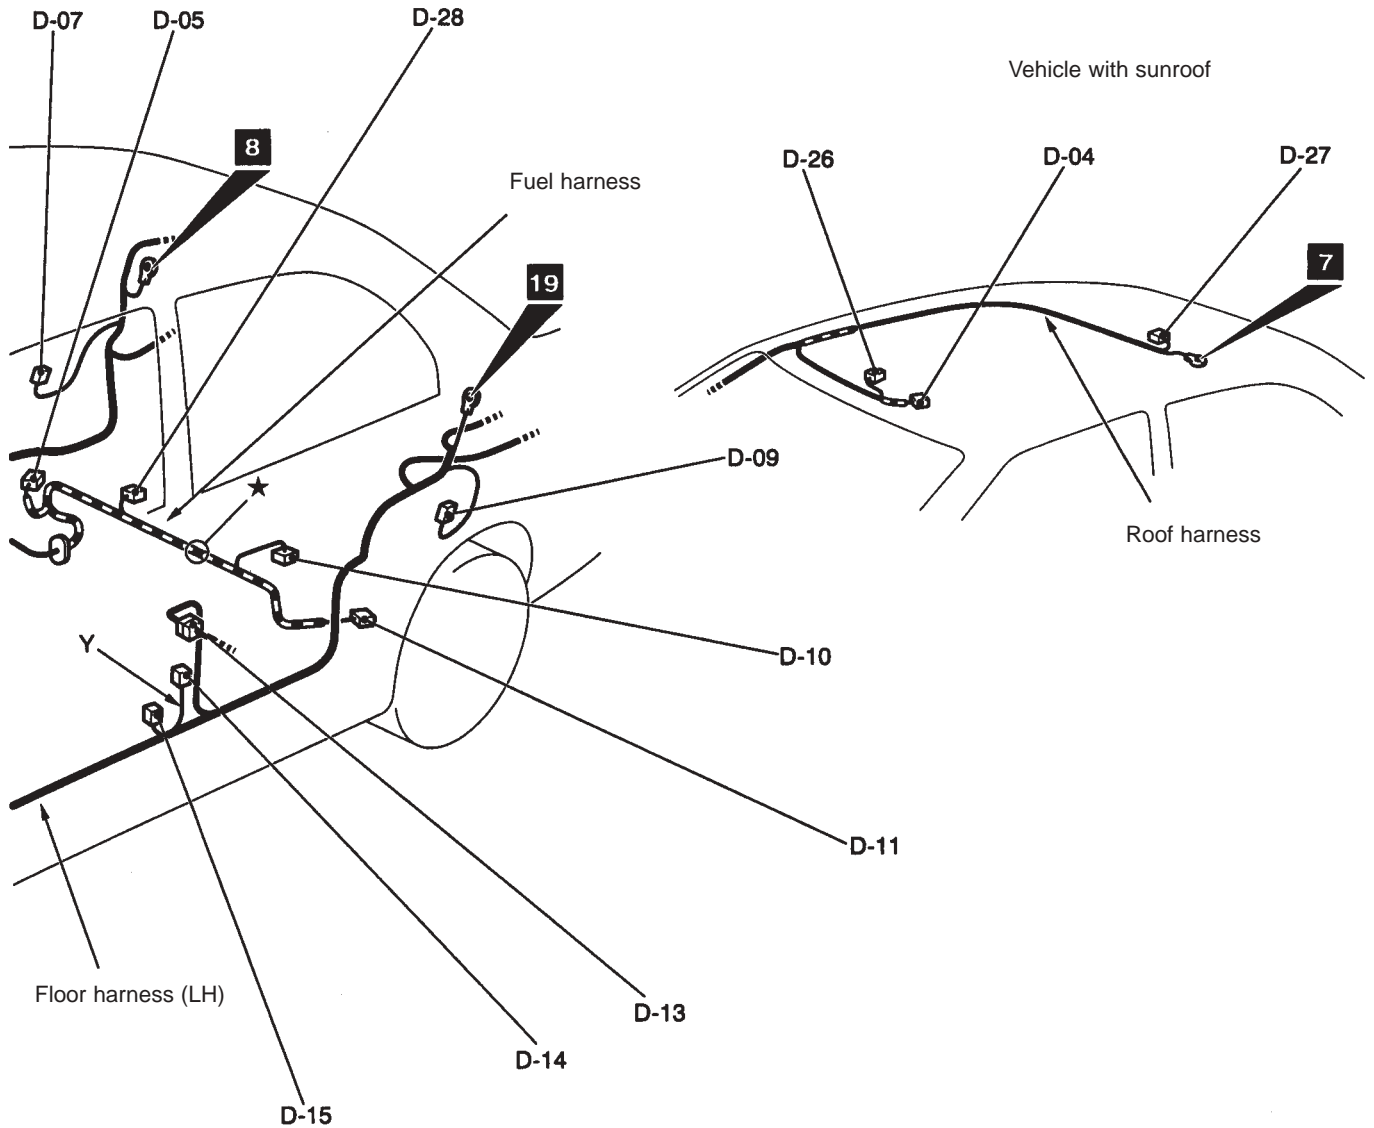

AC211088 AB

D-17 (4)	Console harness / Instrument panel harness junction	D-26 (6-black)	Sunroof switch
D-20 (1)	Cigarette lighter	D-27 (10)	Sunroof motor ASSY
D-21 (1-black)	Cigarette lighter	D-28 (2)	Fuel gauge unit (sub)
D-22 (2-black)	Cigarette lighter illumination lamp	D-29 (3-black)	Front/rear G sensor
D-23 (2-black)	Ashtray illumination lamp	D-30 (1)	Floor harness (RH) / Fuel harness junction
D-24 (2)	Driver's seatbelt switch	D-31 (3-black)	Lateral G sensor
D-25 (1-black)	Parking brake switch	D-32 (6)	Intercooler water spray switch