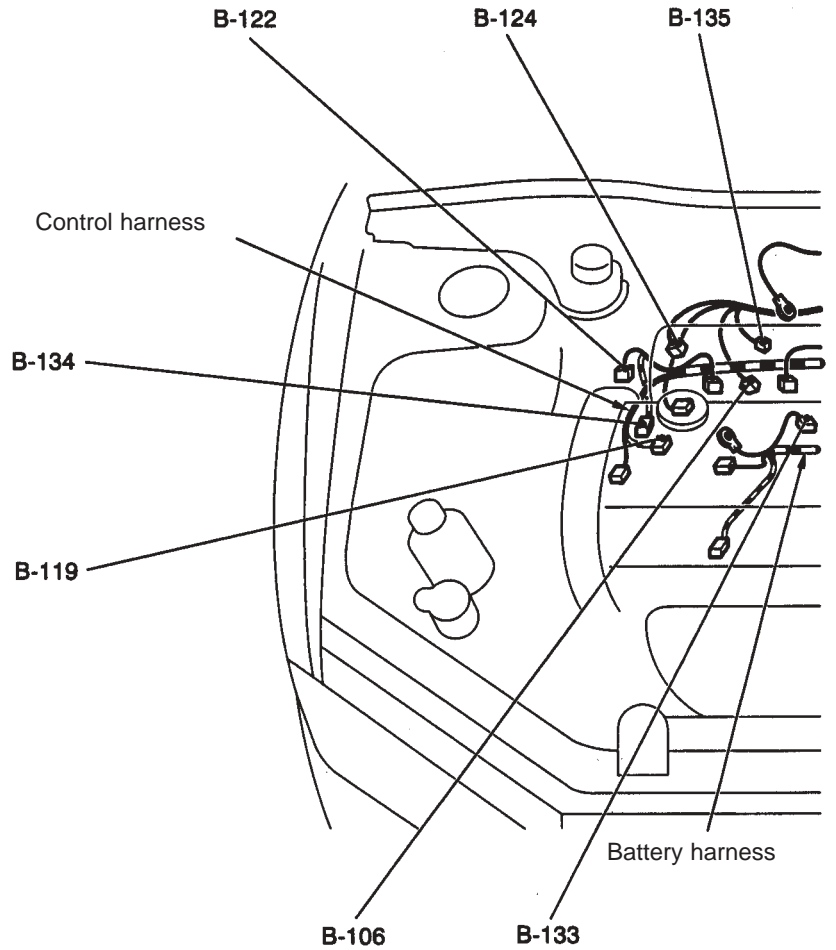

Engine / Transmission (continued)

AC406321AB

B-106 (2-grey)	Knock sensor	B-119 (3-grey)	Ignition coil 2
B-108 (2-black)	Coolant temperature sensor	B-122 (3-black)	Crank angle sensor
B-109 (34-black)	ABS-ECU	B-123 (3-grey)	Ignition coil 1
B-114 (1-black)	Water temperature gauge unit	B-124 (2-black)	Fuel pressure solenoid valve
B-115 (3-black)	Exhaust cam position sensor