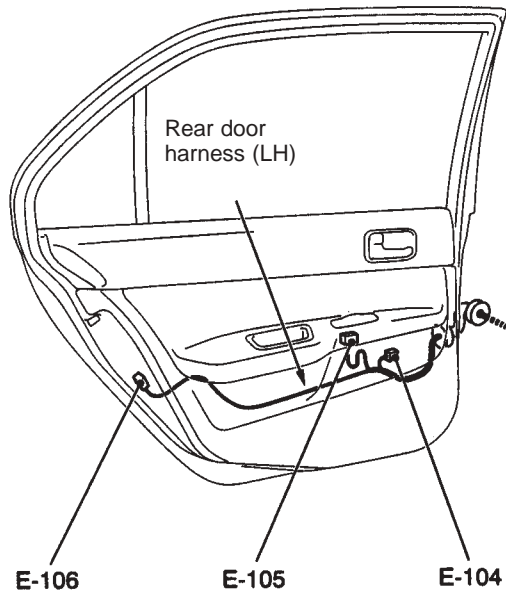

Rear doors

(Passenger side)