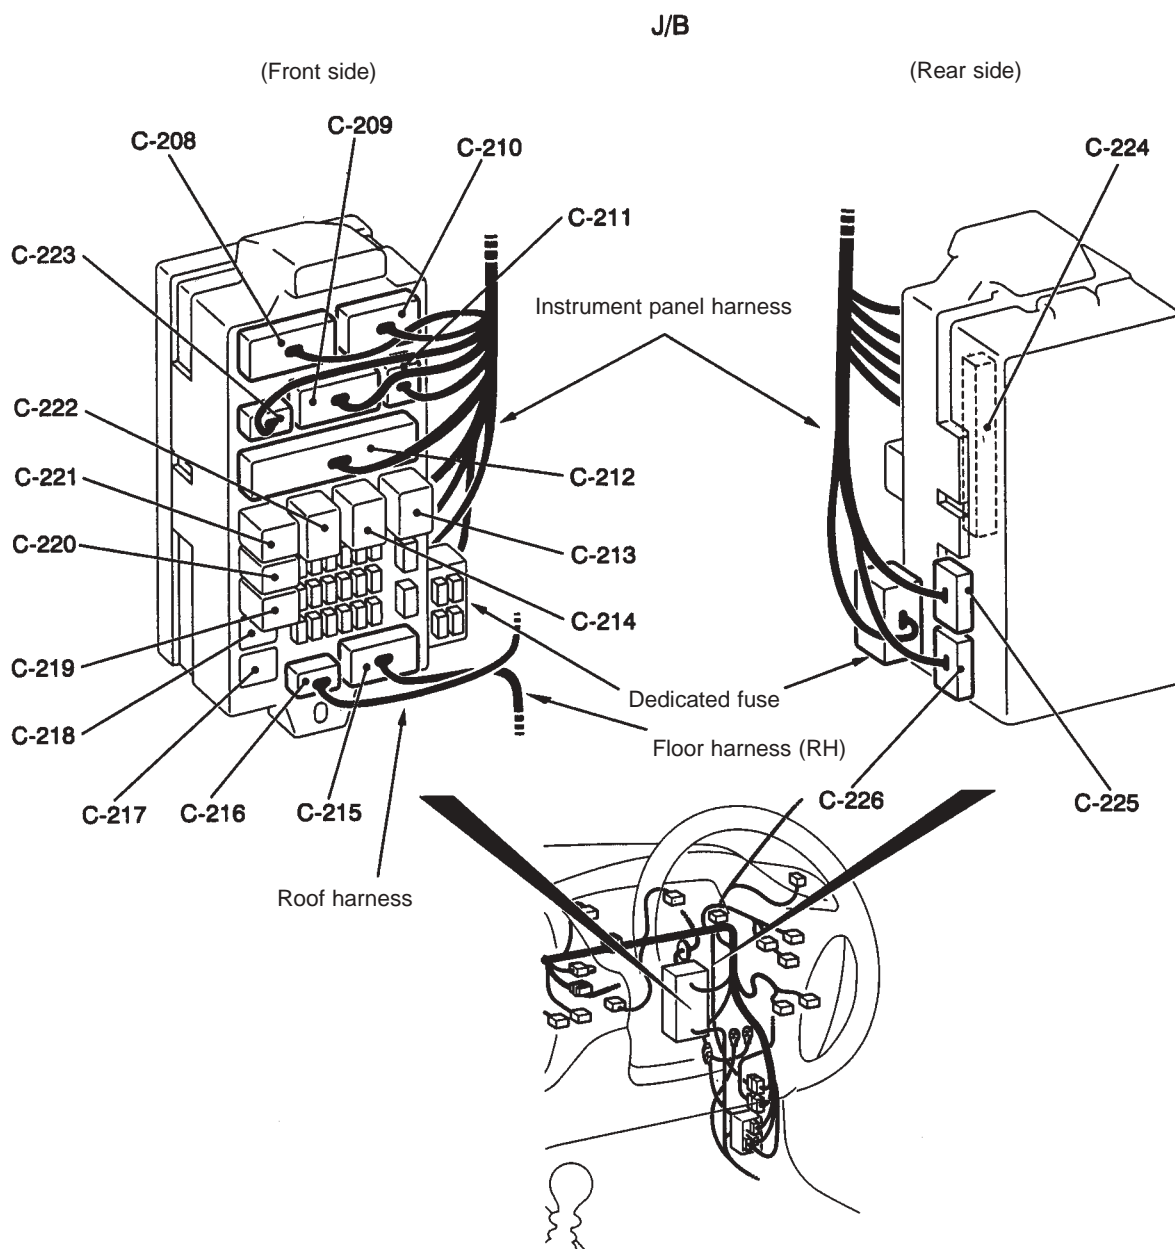

AC211086AC

C-116 (13)	Instrument panel harness / Floor harness (RH) junction	C-128 (2)	Tweeter (RH)
C-118 (4)	Stop lamp switch	C-129 (96)	Fog lamp switch
C-119 (22-blue)	J/C (2)	C-130 (6-grey)	Headlamp levelling switch
C-120 (2-black)	Cabin temperature sensor (vehicle with full auto A/C)	C-131 (9-grey)	Instrument panel harness / Floor harness (RH) junction
C-121 (12)	Diagnosis connector	C-132 (2)	Dummy connector
C-122 (16-black)	Diagnosis connector	C-133 (11)	Instrument panel harness / Control harness junction
C-124 (22-yellow)	SRS-ECU	C-134 (6)	ACD mode switch
C-125 (20-yellow)	SRS-ECU	C-138 (4)	Generic spare connector
C-126 (2)	Instrument panel harness/ Clutch switch sub-harness junction		
C-127 (2)	Clutch switch		

Instrument panel (cont'd)

Steering wheel

AC212076AB

C-201 (6)	Ignition switch	C-209 (14)	Instrument panel harness / J/B junction
C-202 (7)	Key reminder switch	C-210 (6)	Instrument panel harness / J/B junction
C-203 (10)	Column switch	C-211 (1-black)	Instrument panel harness / J/B junction
C-204 (4-yellow)	Clock spring	C-212 (28)	Instrument panel harness / J/B junction
C-205 (6)	Clock spring	C-213 (5)	Demister relay
C-206 (1)	Horn switch		
C-207 (2)	Driver's airbag module (squib)		
C-208 (13)	Instrument panel harness / J/B junction		

AC212077AB

C-214 (5)	Blower relay	C-222 (5)	Power window relay
C-215 (15)	Floor harness (RH) / J/B junction	C-223 (2)	Instrument panel harness / J/B junction
C-216 (3)	Roof harness / J/B junction	C-224 (20)	ETACS-ECU
C-217 (4)	Dummy connector	C-225 (24-grey)	ETACS-ECU
C-218 (4)	Dummy connector	C-226 (24)	ETACS-ECU
C-219 (4)	Fuel pump relay 2	C-228 (5)	Steer sensor
C-220 (4)	Intercooler water spray relay		
C-221 (4)	Fuel pump relay 1		