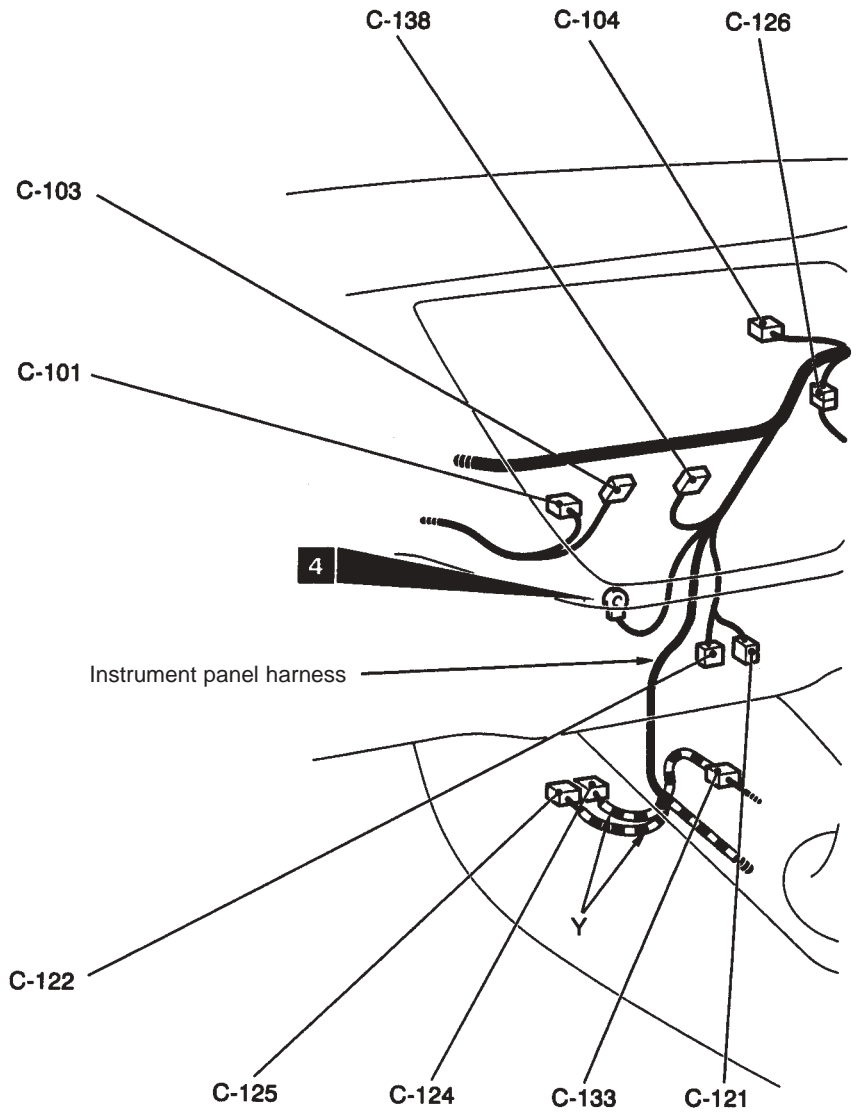

AC311232 AC

C-22	(25)	Instrument panel harness / Control harness junction	C-34	(16)	Control harness / Front harness (LH) junction
C-23	(33)	J/C (6)	C-37	(22-yellow)	4WD-ECU
C-28	(2)	Blower motor (vehicle with heater, manual A/C)	C-38	(26-yellow)	4WD-ECU
	(6)	Blower pulse controller (vehicle with full auto A/C)	C-43	(1-grey)	Control harness / Floor harness (LH) junction
C-29	(13)	Instrument panel harness / Floor harness (LH) junction	C-44	(2)	Instrument panel harness / Tweeter sub-harness junction
C-30	(11-grey*)	Instrument panel harness / Floor harness (LH) junction	C-45	(2)	Tweeter (LH)
C-31	(25)	Instrument panel harness / Front harness (LH) junction	C-49	(35-grey)	Engine ECU
C-32	(3)	Instrument panel harness / Front harness (LH) junction	C-50	(28-grey)	Engine ECU
C-33	(16)	Instrument panel harness / Front door harness (LH) junction	C-51	(30-grey)	Engine ECU
			C-55	(2)	Dummy connector

Note : The connector marked with a * is the male-side connector. The female-side connector is coloured black.

Instrument Panel (cont'd)

Driver's side

AC406352AB

- | | | | |
|------------------|--|------------------|---|
| C-101 (1) | Roof antenna | C-112 (11-black) | Remote control mirror switch |
| C-103 (14) | Spare audio connector | C-113 (6) | Instrument panel harness / Roof harness junction |
| C-104 (5) | Sunlight sensor (vehicle with full auto A/C) | C-114 (20) | Instrument panel harness / Front door harness (RH) junction |
| C-106 (21) | Combination meter | C-115 (25) | Instrument panel harness / Front harness (RH) junction |
| C-107 (22-grey) | J/C (3) | | |
| C-108 (21-blue) | Combination meter | | |
| C-110 (22-black) | J/C (4) | | |
| C-111 (1) | Spare connector for fog lamp switch | | |