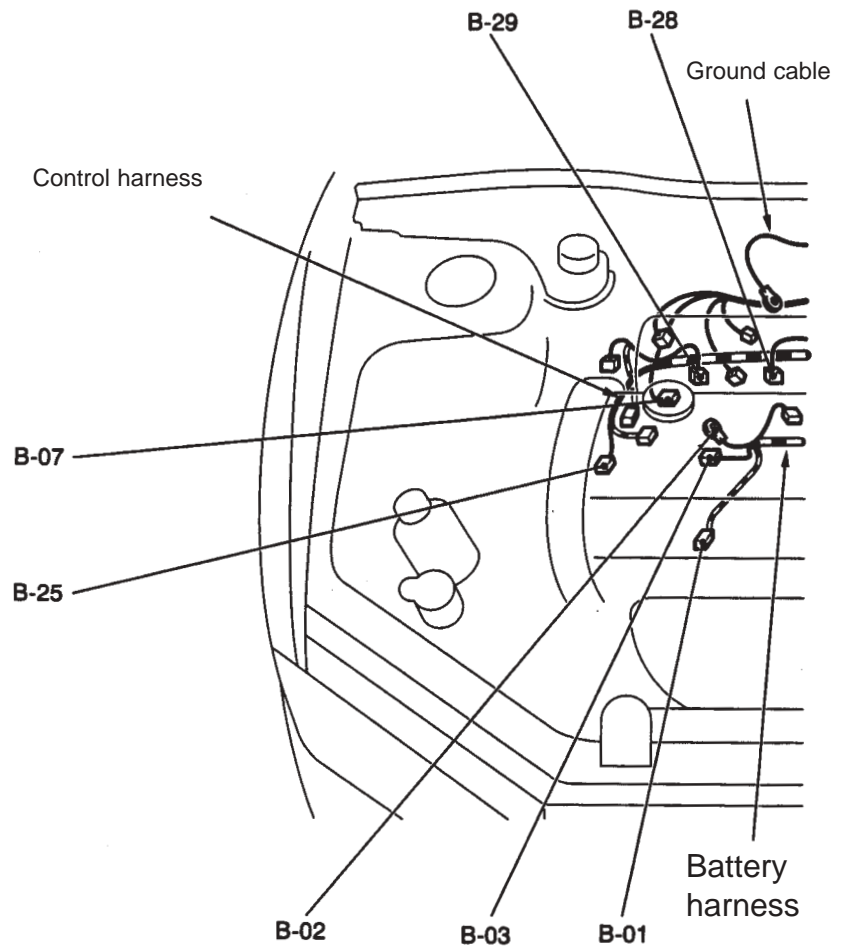

AC211080AC

ENGINE / TRANSMISSION

M3010000400676

Connector Symbol

B -01
 }
 -34

B-01 (1-black) Engine oil pressure switch
 B-02 Alternator
 B-03 (4-grey) Alternator
 B-04 Starter
 B-05 (1-black) Starter
 B-06 (4-black) Throttle position sensor