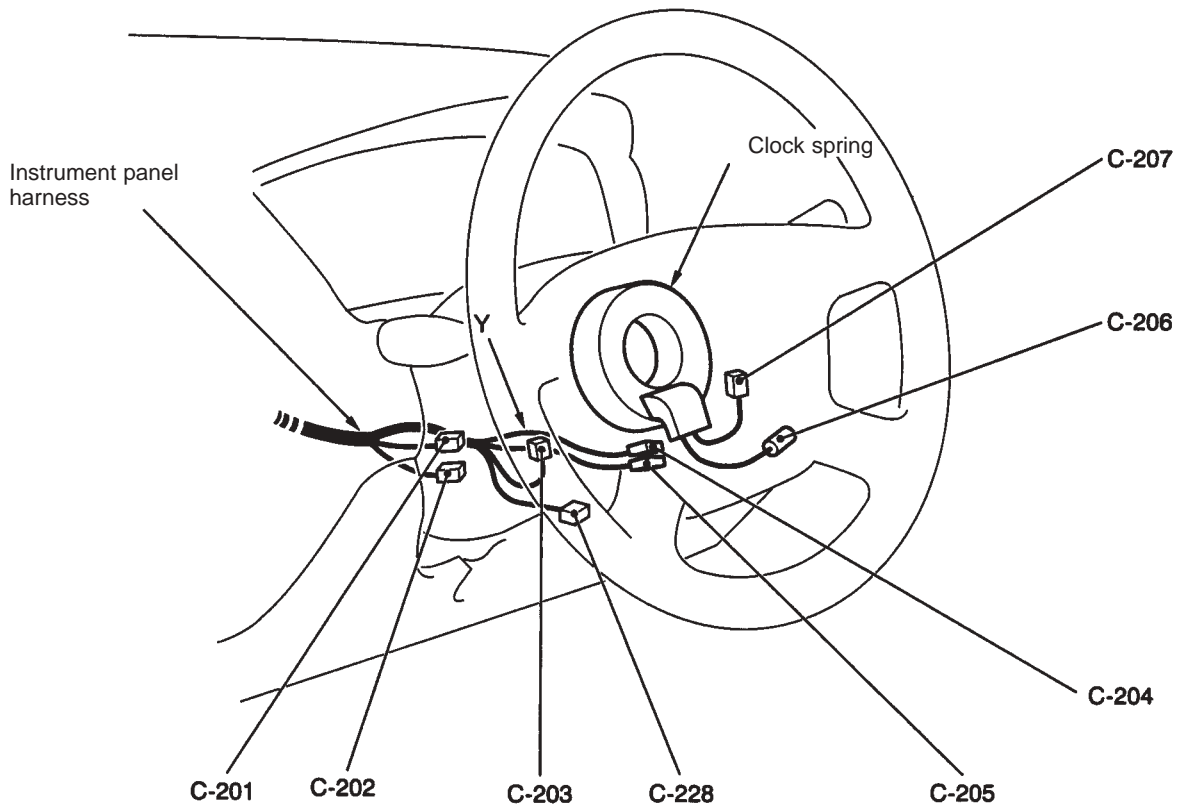

Instrument panel (cont'd)

Steering wheel

AC212076AB

C-201 (6)	Ignition switch	C-209 (14)	Instrument panel harness / J/B junction
C-202 (7)	Key reminder switch	C-210 (6)	Instrument panel harness / J/B junction
C-203 (10)	Column switch	C-211 (1-black)	Instrument panel harness / J/B junction
C-204 (4-yellow)	Clock spring	C-212 (28)	Instrument panel harness / J/B junction
C-205 (6)	Clock spring	C-213 (5)	Demister relay
C-206 (1)	Horn switch		
C-207 (2)	Driver's airbag module (squib)		
C-208 (13)	Instrument panel harness / J/B junction