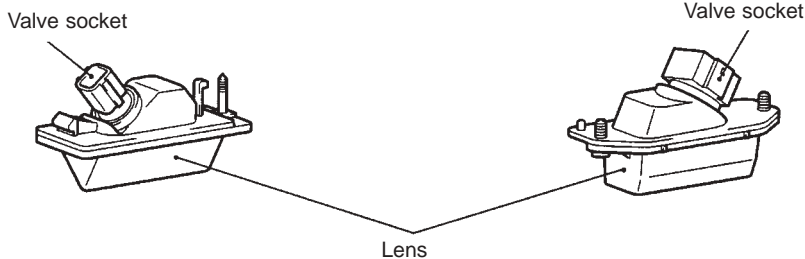

Item		New (Lancer Evolution IX)	Base model (Lancer Evolution VIII MR)
Headlamp ASSY (Vehicles without discharge headlamps fitted)	High beam W (halogen headlamps)	60 (HB3)	←
	Low beam W (Halogen headlamps)	55 (H1)	51 (HB4)
	Front turn signal lamp W	21	←
	Position lamp W	5	←

Note

() are lamps with bulbs

- The shape of the number plate lamp is the same as the '03 model Lancer.

New (Lancer Evolution IX)

Base model (Lancer Evolution VIII MR)

AC407315

Notes