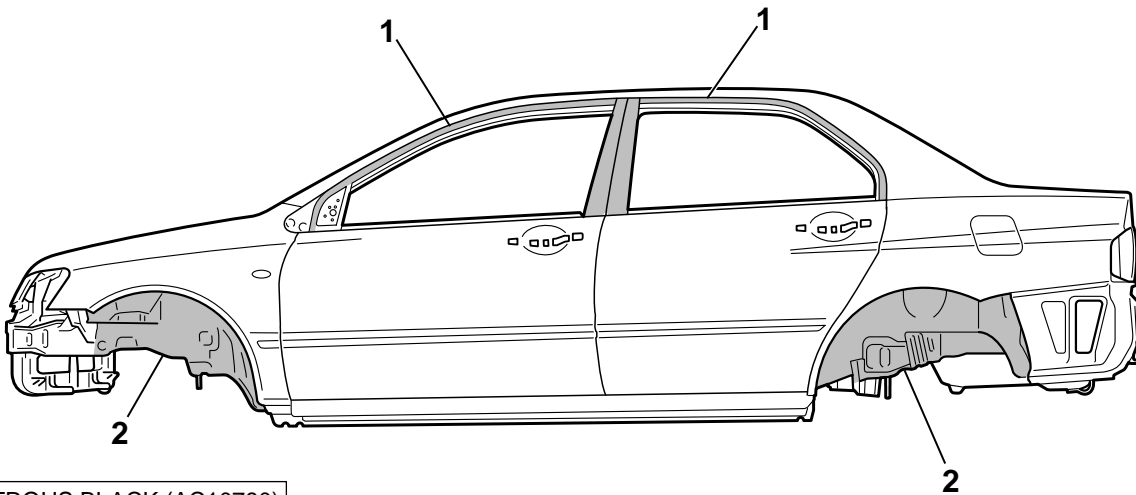

DOOR SASH, WHEELHOUSE (Except color code X42)

M4060000100048

1	LUSTROUS BLACK (AC10790)
2	BLACK (AC10657)

AB202125AB