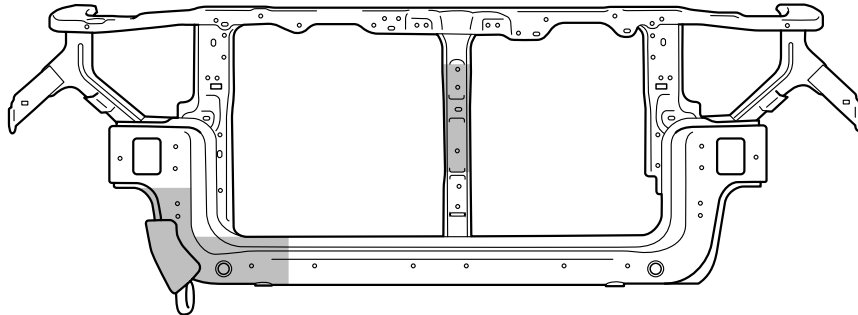

BODY COLORING

HEADLAMP SUPPORT (Except color code X42)

M4060009000071

■: BLACK (AC10657)

AB202124AB