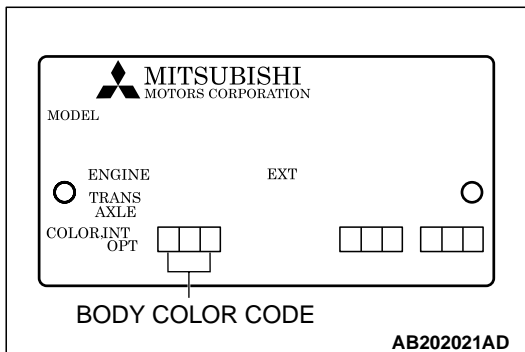

GROUP 6**BODY COLOR****CONTENTS**

BODY COLOR CODE	6-2	BODY COLORING	6-3
BODY COLOR CHARTS	6-2	HEADLAMP SUPPORT	6-3
		DOOR SASH, WHEELHOUSE	6-3

BODY COLOR CODE

M4060001000118

1. The body color code is imprinted on the vehicle information code plate, which is mounted on the front deck.

2. The information is contained in the body color charts.

BODY COLOR CHARTS

M4060002000133

Check the vehicle's body color code, and then use this body color chart to determine the refinishing paint supplier from which the color can be purchased.